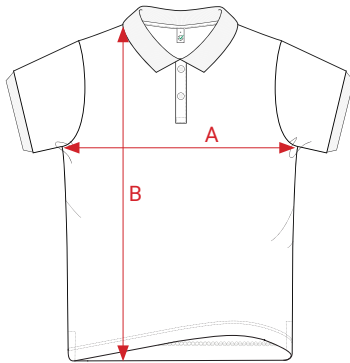

6109 1000 10

Origin

India

Available sizes

XS S M L XL 2XL 3XL 4XL

Certifications

Available colours

Black
BL

Size spec

Size	Width (A)		Length (B)	
	cm	inch	cm	inch
XS	48	18¾	70	27½
S	51	20	72	28½
M	54	21¼	74	29¼
L	57	22½	76	30
XL	60	23½	78	30¾
2XL	63	24¾	80	31½
3XL	67	26½	81	31¾
4XL	71	28	81	31¾

EARTH POSITIVE